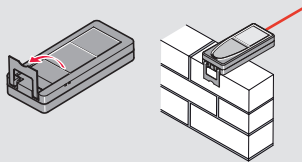

Quick Start

Leica DISTO™ X4

ON

OFF

2 sec

Unlock keypad

Within 2 sec.

- when it has to be right

FUNC Functions FUNC

	Single distance measurement
	Area
	Volume
	Room angle
	Smart Horizontal Mode
	Level
	Pythagoras
	Stake out
	Timer
	Height tracking
	Memory
	Point to point measurement*
	Point to point measurement levelled*
	Smart area measurement*