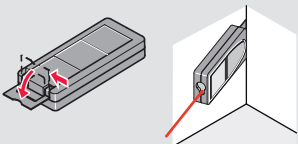

Quick Start

Leica DISTO™ X4

ON

OFF

2 sec

Unlock keypad

Within 2 sec.

- when it has to be right

FUNC Functions FUNC

	Single distance measurement
	Area
	Volume
	Room angle
	Smart Horizontal Mode
	Level
	Pythagoras
	Stake out
	Timer
	Height tracking
	Memory
	Point to point measurement*
	Point to point measurement levelled*
	Smart area measurement*