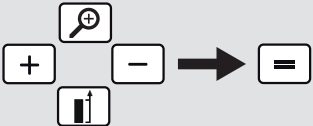

Quick Start

Leica DISTO™ X4

ON

OFF

2 sec

Unlock keypad

Within 2 sec.

- when it has to be right

FUNC Functions FUNC

	Single distance measurement
	Area
	Volume
	Room angle
	Smart Horizontal Mode
	Level
	Pythagoras
	Stake out
	Timer
	Height tracking
	Memory
	Point to point measurement*
	Point to point measurement levelled*
	Smart area measurement*