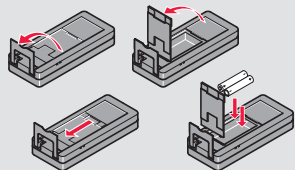

Quick Start

Leica DISTO™ X4

ON

OFF

2 sec

Unlock keypad

Within 2 sec.

- when it has to be right

FUNC Functions FUNC

	Single distance measurement
	Area
	Volume
	Room angle
	Smart Horizontal Mode
	Level
	Pythagoras
	Stake out
	Timer
	Height tracking
	Memory
	Point to point measurement*
	Point to point measurement levelled*
	Smart area measurement*