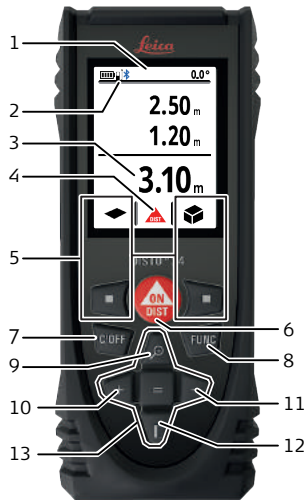

SAP no. 855368

2 sec

- 1 Status bar/level
- 2 Reference
- 3 Main line (result)
- 4 Active function
- 5 Selection keys linked to the symbol above
- 6 ON/DIST
- 7 Clear/OFF
- 8 Function screen
- 9 Zoom
- 10 Add
- 11 Subtract
- 12 Reference
- 13 Navigation

Quick Start

Leica DISTO™ X4

ON

OFF

2 sec

Unlock keypad

Within 2 sec.

- when it has to be right

FUNC Functions FUNC

	Single distance measurement
	Area
	Volume
	Room angle
	Smart Horizontal Mode
	Level
	Pythagoras
	Stake out
	Timer
	Height tracking
	Memory
	Point to point measurement*
	Point to point measurement levelled*
	Smart area measurement*

*Activated when connected to DST 360

FUNC Settings

	Tilt units
	Distance units
	Turning screen
	Beep
	Bluetooth®
	Bluetooth® settings
	Illumination
	Favourites
	Keypad lock
	Tilt calibration
	Information / Serial number
	Offset
	Calibration of DST 360*
	Reset